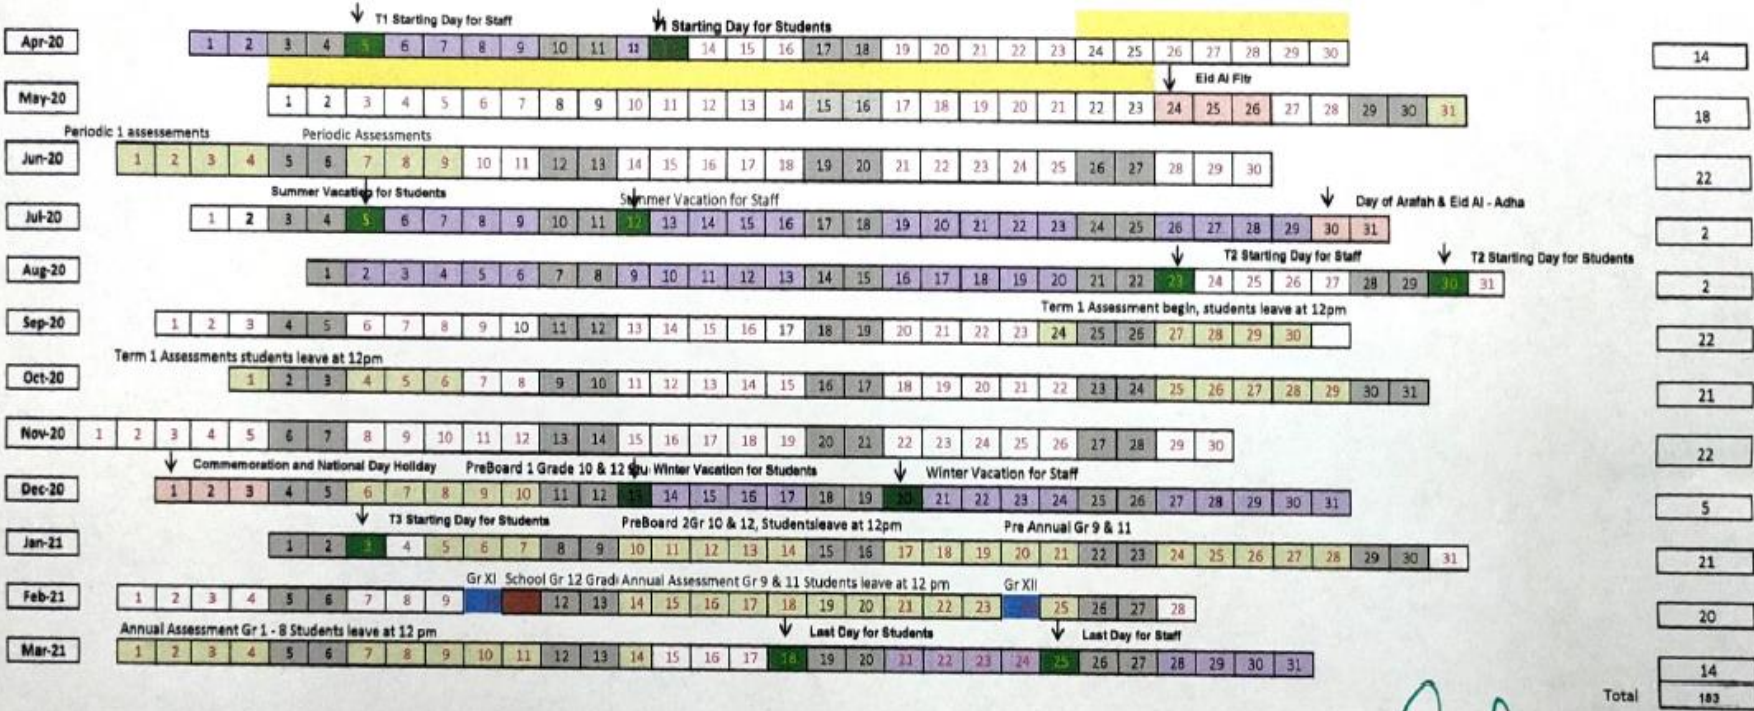

**Academic Calendar (Asian Schools) 2020-2021**

eSIS No.: 9241 School Name: SHINING STAR INTERNATIONAL SCHOOL Curriculum: CBSE School hours: 7:30am to 2:15 pm

Sun	Mon	Tue	Wed	Thu	Fri	Sat	Sun	Mon	Tue	Wed	Thu	Fri	Sat	Sun	Mon	Tue	Wed	Thu	Fri	Sat	Sun	Mon	Tue	Wed	Thu	Fri	Sat	Sun	Mon	Tue
-----	-----	-----	-----	-----	-----	-----	-----	-----	-----	-----	-----	-----	-----	-----	-----	-----	-----	-----	-----	-----	-----	-----	-----	-----	-----	-----	-----	-----	-----	-----

Students Instructional Dates

School Holidays for Students
  Islamic/National Holidays
  Non-teaching days
  Ramadan

Minimum Teaching Days = 182

Principal Signature:

School Stamp:

- \* National/ Religious holidays may change, and are subject to officials announcement. Schools need to abide by holidays as will be announced if different from dates on calendar
- \* Include exam days on calendar and state when students will leave home at the end of the examination session
- \* Include dates for International / Board exams that take place during weekends
- \* Include last teaching day and exam dates for Grades 11 and 12
- \* Include Grade 12 graduation date and location